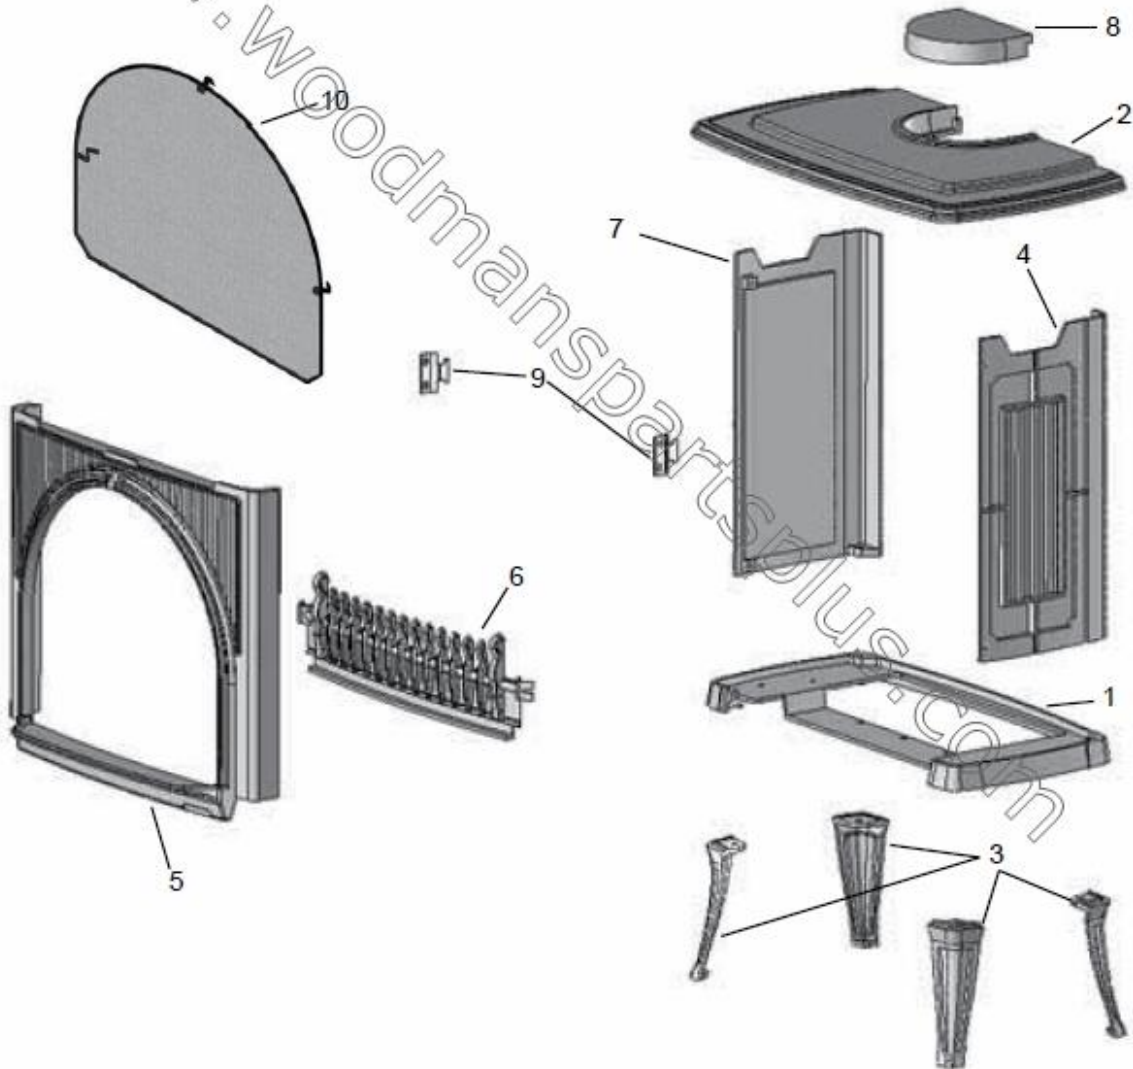

Madrona MF28I

Cast Stove
 Parts

	Description	Part no.			Description	Part no.	
		Black	Majolica			Black	Majolica
1	Base	4000926AH	4000926MJ	7	LH Side Panel	4000931AH	4000931MJ
2	Top Panel	4000928AH	4000928MJ	8	Infill Plate	4000927AH	4000927MJ
3	Leg (4)	4000929AH	4000929MJ	9	Hook (2)	with 400883	with 400883
4	RH Side Panel	4000930AH	4000930MJ	10	Barrier Screen	4003311*	4003311*
5	Front	4000934AH	4000934MJ		Hardware pack	4000883	4000883
6	Fret	4000935AH	4000935MJ		* Barrier Screen 4003311 or MFDKSG		